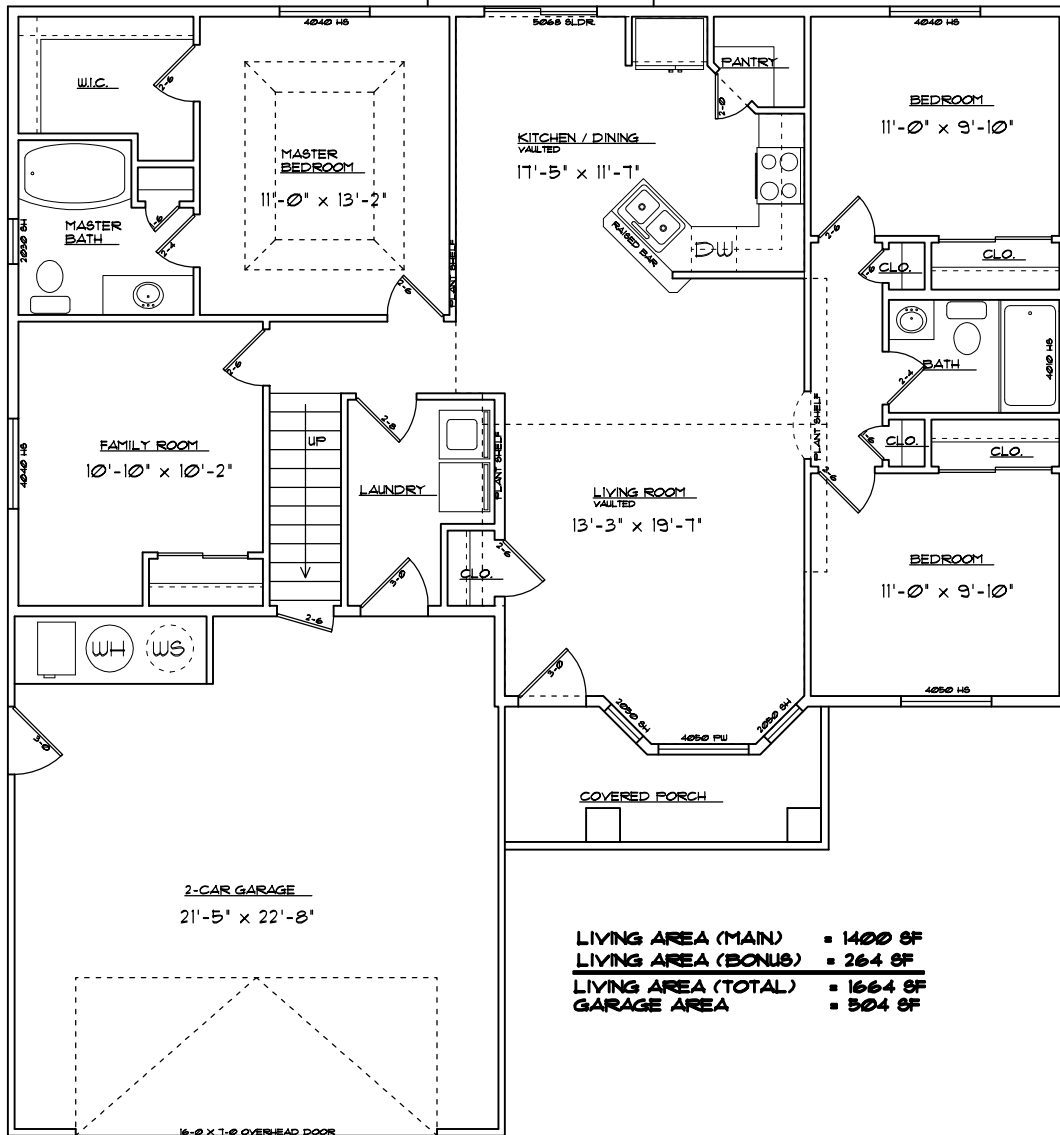

THE MORNINGSTAR

with Bonus Room
CRAFTSMAN SERIES

LIVING AREA (MAIN) = 1400 SF
 LIVING AREA (BONUS) = 264 SF
 LIVING AREA (TOTAL) = 1664 SF
 GARAGE AREA = 304 SF