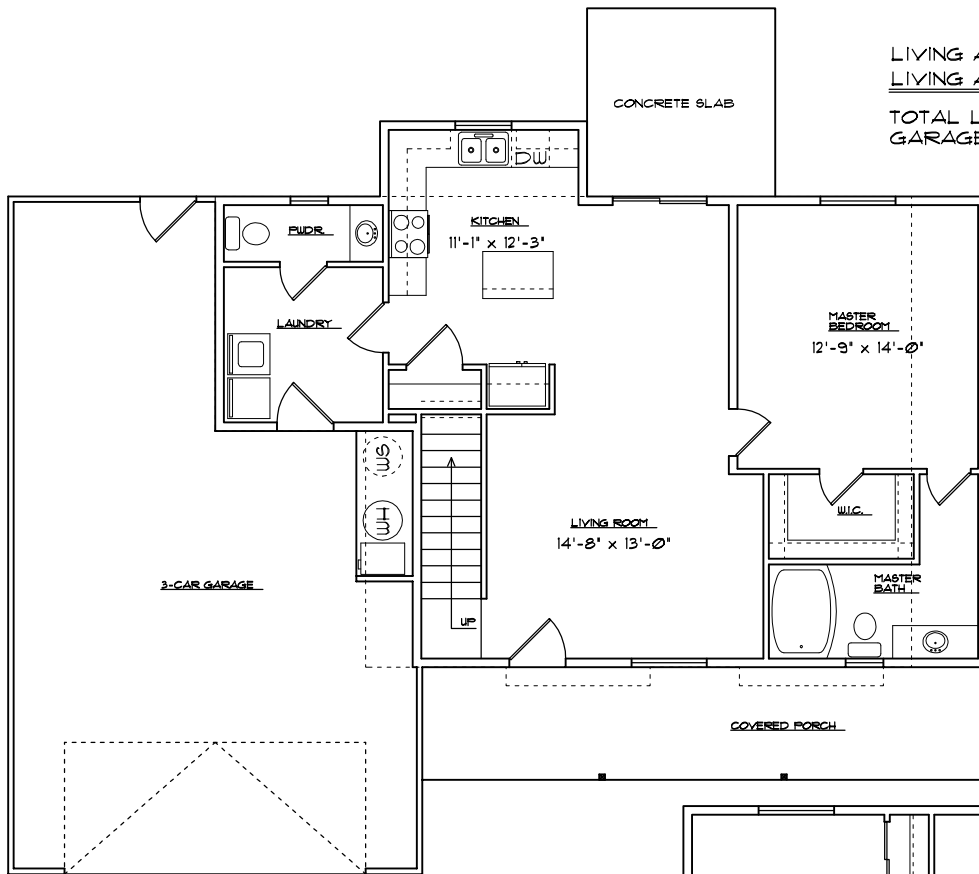

THE SYRINGA

CRAFTSMAN SERIES

LIVING AREA (MAIN) = 937 SF
LIVING AREA (2ND) = 763 SF
TOTAL LIVING AREA = 1700 SF
GARAGE AREA = 648 SF