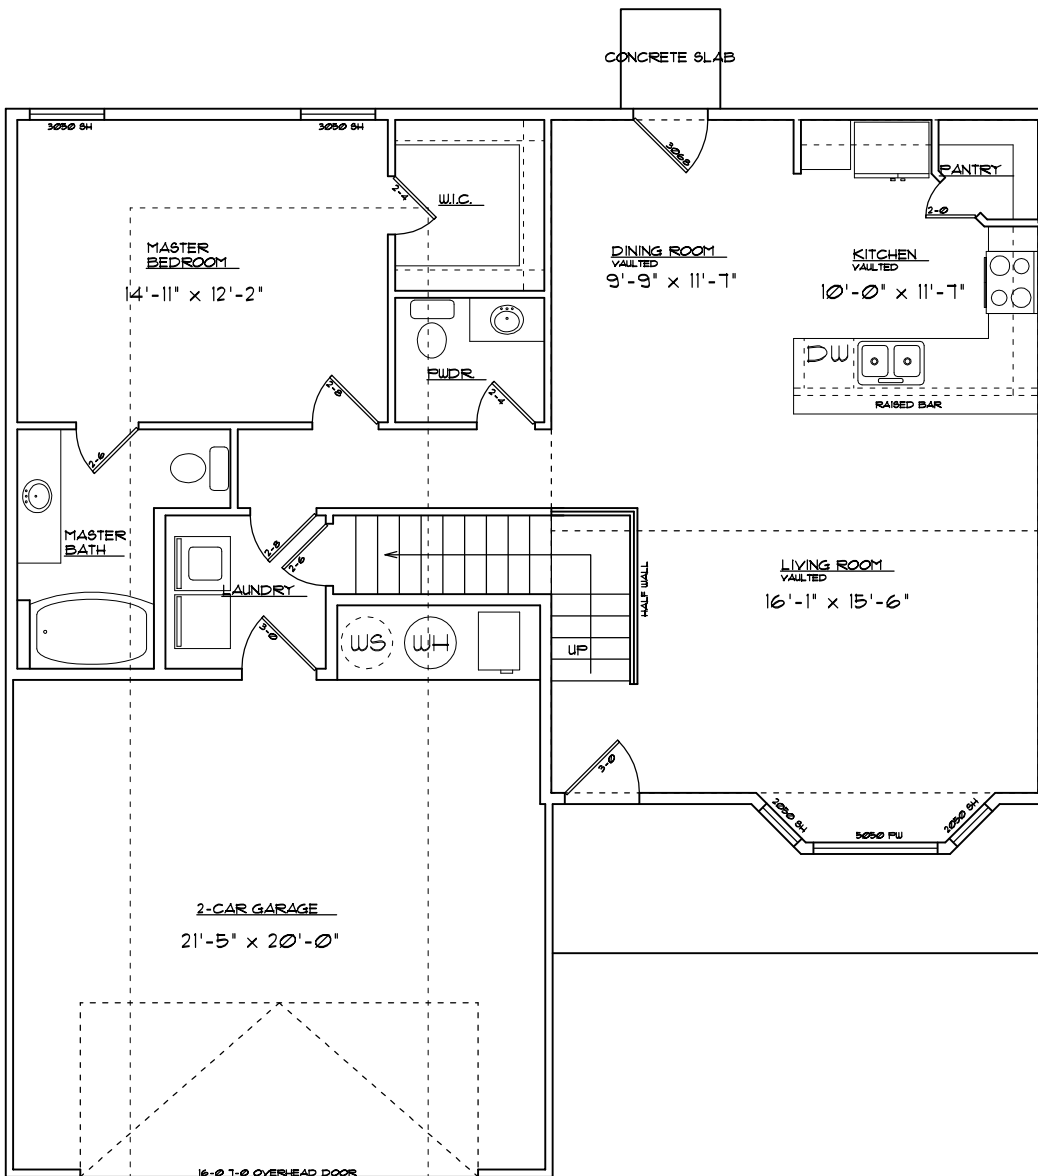

THE LINCOLN

AFFORDABLE SERIES

LIVING AREA	= 1060 SF (MAIN)
LIVING AREA	= 471 SF (2ND)
LIVING AREA	= 1531 SF (TOTAL)
GARAGE AREA	= 462 SF